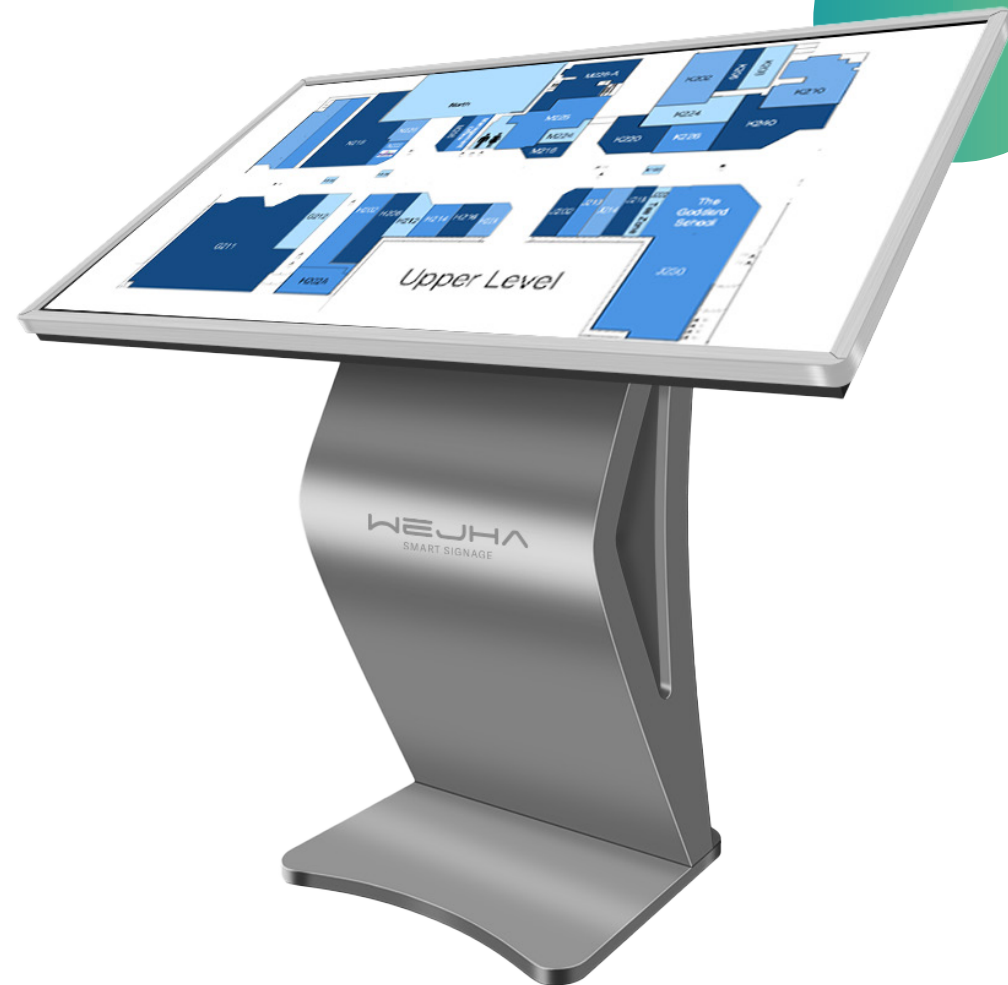

INTERACTIVE KIOSK

INTERACTIVE KIOSK

WA-I320-FIK/ WA-I430-FIK/ WA-I490-FIK/
WA-I550-FIK/ WA-I650-FIK

DESCRIPTION

Discover the 32/43/49/55/65 Inch Infrared Touch Interactive Kiosk, designed to elevate user engagement. Featuring Full HD resolution (1920*1080) and responsive infrared touch technology, this kiosk ensures precise interaction and vibrant visuals with 300-350 cd/m² brightness. Ideal for retail, corporate, and educational environments, it offers a seamless user experience, supporting a range of applications like product displays, wayfinding, and interactive presentations. With multiple size options, it's the perfect solution for enhancing digital engagement in any space.